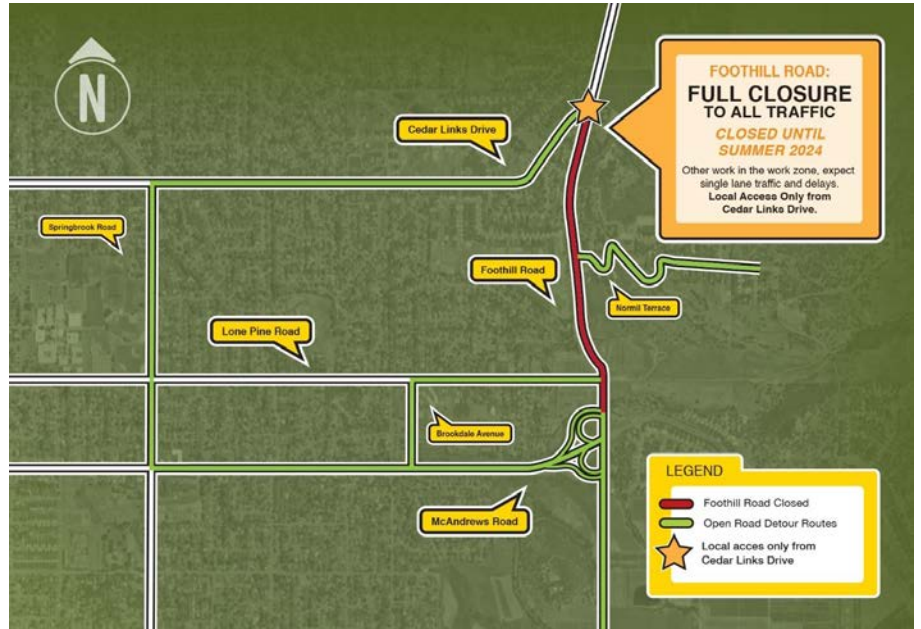

For more information about the facility, please visit RogueXMedford.com.

FOOTHILL ROAD CLOSURE: CEDAR LINKS DRIVE TO MCANDREWS ROAD WESTBOUND RAMP

JOIN THE FUN! EVENTS & ACTIVITIES FOR ALL AGES

The Winter/Spring 2024 Activity Guide is available online! Please visit PlayMedford.com to check out the latest upcoming events, programs and more!

SCAN FOR ONLINE
FLIP-BOOK!

Foothill Road from Cedar Links Drive to McAndrews Road Westbound ramp is closed until Summer 2024. This closure will allow contractors to rebuild and widen the road.

Detours using Cedar Links Drive to Springbrook Road to East McAndrews Road will be available. Local access will be available from Cedar Links Drive.