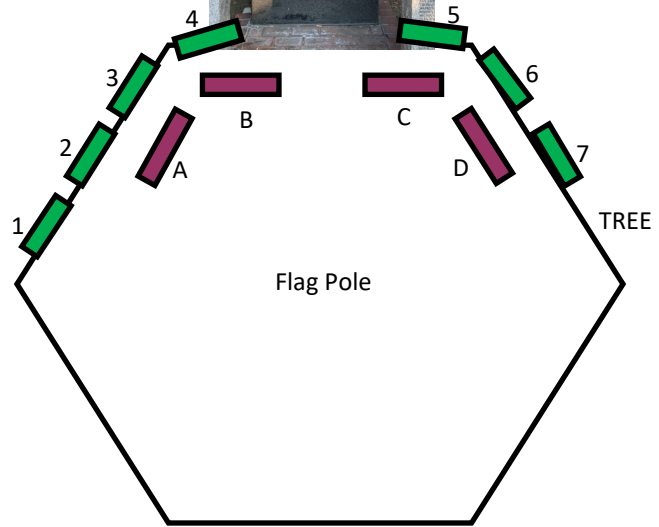

Veterans Park * 1601 S. Pacific Hwy * Medford Oregon

Stewart Ave

-  Name Monuments
-  Military Monuments
-  Military Badge Monuments

Korean War

WW1

Maint Bldg

Parking

Parking